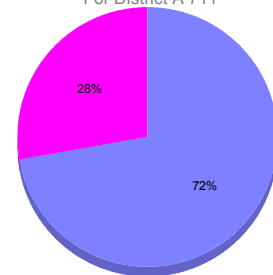

**Membership Results
2011-2012**

**Membership
2010-2011**

Month	Net Memb Goal	Actual New Memb	Actual Dropped Memb	Gain/Loss of Memb	Gain/ Loss of Memb
Oct/Nov/Dec	20	192	227	-35	-9
Totals	20	192	227	-35	-9

Membership Results 2011-2012

Goal, New, Dropped, Gain/Loss

Comparison of Membership Gain/Loss

Current Year Compared to the Previous Year

Gender Comparison 2010-2011

For District A 711

Oct/Nov/Dec
■ Male ■ Female