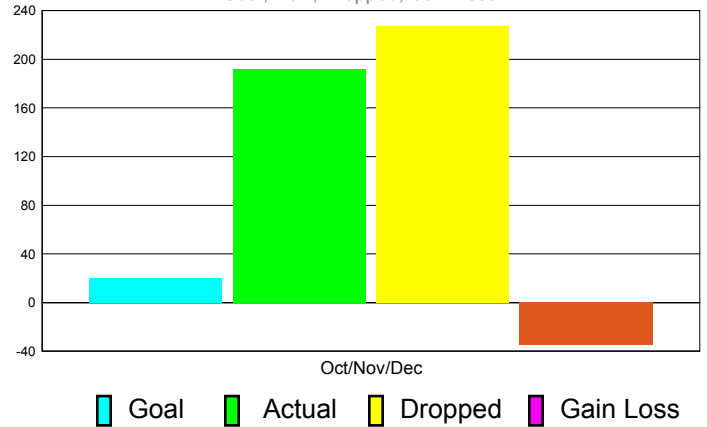

Membership Results 2011-2012

Goal, New, Dropped, Gain/Loss