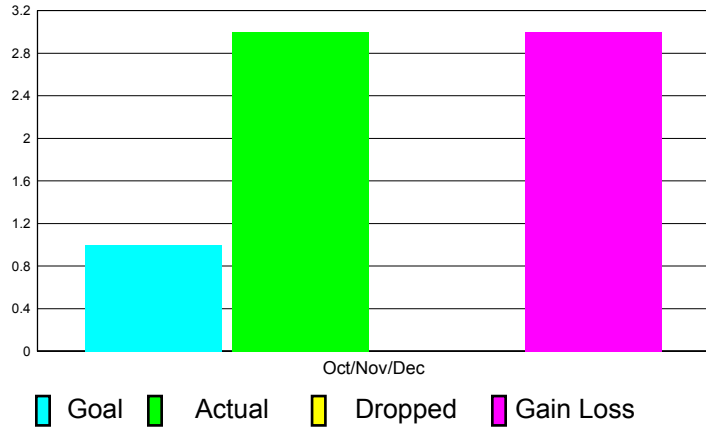

GMT Reports for District (or Undistricted) **District A 711**

GMT: TERRY GRAHAM

Location: ONTARIO

GMT CA: 2

CLUBS

**Club Results
2011-2012**

**Clubs
2010-2011**

Month	New Club Goal	Actual New Clubs	Actual Dropped Clubs	Gain/Loss of Clubs	Gain/Loss of Clubs
Oct/Nov/Dec	1	3	0	3	0
Totals	1	3	0	3	0

Club Results 2011-2012

Goal, New, Dropped, Gain/Loss

Comparison of Club Gain/Loss

Current Year Compared to the Previous Year

YTD Status Quo Clubs 2010-2011

Status Quo Clubs Compared to Status Quo Members

MEMBERSHIP